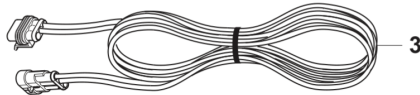

**AUTOMOWER 450X NERA
INSTALLATION ACCESSORIES**

REF.	ART. NR	ARTIKELBESKRIVNING	ANMÄRKNING	KIT
1	599662701	DRIVENHET	Power Unit EU	1
1	599662702	DRIVENHET	Power Unit UK	1
1	599662703	DRIVENHET	Power Unit CH	1
1	599662705	DRIVENHET	Power Unit AU, NZ	1
2	588765006	KABLAGE KPL	Low Voltage Cable 3 m	1
3	588765005	KABLAGE KPL	Low Voltage Cable 10 m	1
4	588765004	KABLAGE KPL	Low Voltage Cable 20 m	1
5	967972101	INSTALLATION KIT	S Wire 150 m, Staples 300 pc, Connectors 3 pcs, Couplers 5 pcs	1
5	967972201	INSTALLATION KIT	M Wire 250 m, Staples 400 pc, Connectors 3 pcs, Couplers 5 pcs	1
5	967972301	INSTALLATION KIT	L Wire 400 m, Staples 600 pc, Connectors 5 pcs, Couplers 5 pcs	1
6	535129002	KOPPLING	Loop Wire Connector, Blister Pack 100 pcs	1
6	577864801	KOPPLING	Loop Wire Connector	1
7	501980203	KOPPLING	Coupler, 100 pcs	1
7	577864701	KOPPLING	Coupler	1
8	577864201	KLAMMER	100 pcs	1
9	597237802	VAJER	Wire, 50m	1
10	597237801	VAJER	Wire, 150m	1
11	580662006	VAJER	Wire, 250m	1
12	593297702	VAJER	Wire, 300m	1
12	522914102	VAJER	Wire, 500m	1
12	580662009	VAJER	Wire, 800m	1
15	597539501	SATS	Boundary wire repair kit	1
16	595084401	BLADE SET	Endurance Blade, 6 pcs	1
16	595084402	BLADE SET	Endurance Blade, 45 pcs	1
16	595084403	BLADE SET	Endurance Blade, 300 pcs	1
17	599805201	BLADE SET	Endurance HSS Blades 6 pcs	1
17	599805202	BLADE SET	Endurance HSS Blades 45 pcs	1
17	599805203	BLADE SET	Endurance HSS Blades 300 pcs	1
18	577606604	BLADE SET	Blades 300 pcs incl. Screws	1
18	577864603	BLADE SET	Blades 9 pcs incl. Screws	1
18	577606505	BLADE SET	Blades 45 pcs incl. Screws	1
18	599805302	BLADE SET	Blades 300 pcs	1
18	599805301	BLADE SET	Blades 45 pcs	1
19	970663401	EPOS MODULE	EPOS Plug-in kit, EU	1
19	970663403	EPOS MODULE	EPOS Plug-in kit, GB,IE	1
19	970663404	EPOS MODULE	EPOS Plug-in kit, CH	1
20	535545301	EPOS MODULE	EPOS Plug-in	1
21	970468201	REFERENCE STATION	Reference station, EU	1
21	970468203	REFERENCE STATION	Reference station, GB,IE	1
21	970468204	REFERENCE STATION	Reference station, CH	1
22	597435801	SCREW	Anchor screws, 6pcs	1