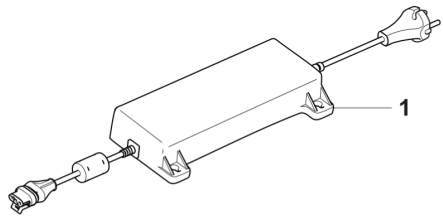

**AUTOMOWER 450X NERA
INSTALLATION ACCESSORIES**

REF.	ART. NR	ARTIKELBESKRIVNING	ANMÄRKNING	KIT
1	599662701	DRIVENHET	Power Unit EU	1
1	599662702	DRIVENHET	Power Unit UK	1
1	599662703	DRIVENHET	Power Unit CH	1
1	599662705	DRIVENHET	Power Unit AU, NZ	1
2	588765006	KABLAGE KPL	Low Voltage Cable 3 m	1
3	588765005	KABLAGE KPL	Low Voltage Cable 10 m	1
4	588765004	KABLAGE KPL	Low Voltage Cable 20 m	1
5	967972101	INSTALLATION KIT	S Wire 150 m, Staples 300 pc, Connectors 3 pcs, Couplers 5 pcs	1
5	967972201	INSTALLATION KIT	M Wire 250 m, Staples 400 pc, Connectors 3 pcs, Couplers 5 pcs	1
5	967972301	INSTALLATION KIT	L Wire 400 m, Staples 600 pc, Connectors 5 pcs, Couplers 5 pcs	1
6	535129002	KOPPLING	Loop Wire Connector, Blister Pack 100 pcs	1
6	577864801	KOPPLING	Loop Wire Connector	1
7	501980203	KOPPLING	Coupler, 100 pcs	1
7	577864701	KOPPLING	Coupler	1
8	577864201	KLAMMER	100 pcs	1
9	597237802	VAJER	Wire, 50m	1
10	597237801	VAJER	Wire, 150m	1
11	580662006	VAJER	Wire, 250m	1
12	593297702	VAJER	Wire, 300m	1
12	522914102	VAJER	Wire, 500m	1
12	580662009	VAJER	Wire, 800m	1
15	597539501	SATS	Boundary wire repair kit	1
16	595084401	BLADE SET	Endurance Blade, 6 pcs	1
16	595084402	BLADE SET	Endurance Blade, 45 pcs	1
16	595084403	BLADE SET	Endurance Blade, 300 pcs	1
17	599805201	BLADE SET	Endurance HSS Blades 6 pcs	1
17	599805202	BLADE SET	Endurance HSS Blades 45 pcs	1
17	599805203	BLADE SET	Endurance HSS Blades 300 pcs	1
18	577606604	BLADE SET	Blades 300 pcs incl. Screws	1
18	577864603	BLADE SET	Blades 9 pcs incl. Screws	1
18	577606505	BLADE SET	Blades 45 pcs incl. Screws	1
18	599805302	BLADE SET	Blades 300 pcs	1
18	599805301	BLADE SET	Blades 45 pcs	1
19	970663401	EPOS MODULE	EPOS Plug-in kit, EU	1
19	970663403	EPOS MODULE	EPOS Plug-in kit, GB,IE	1
19	970663404	EPOS MODULE	EPOS Plug-in kit, CH	1
20	535545301	EPOS MODULE	EPOS Plug-in	1
21	970468201	REFERENCE STATION	Reference station, EU	1
21	970468203	REFERENCE STATION	Reference station, GB,IE	1
21	970468204	REFERENCE STATION	Reference station, CH	1
22	597435801	SCREW	Anchor screws, 6pcs	1