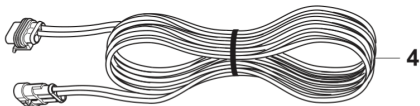

**AUTOMOWER 450X NERA
INSTALLATION ACCESSORIES**

REF.	ART. NR	ARTIKELBESKRIVNING	ANMÄRKNING	KIT
1	599662701	DRIVENHET	Power Unit EU	1
1	599662702	DRIVENHET	Power Unit UK	1
1	599662703	DRIVENHET	Power Unit CH	1
1	599662705	DRIVENHET	Power Unit AU, NZ	1
2	588765006	KABLAGE KPL	Low Voltage Cable 3 m	1
3	588765005	KABLAGE KPL	Low Voltage Cable 10 m	1
4	588765004	KABLAGE KPL	Low Voltage Cable 20 m	1
5	967972101	INSTALLATION KIT	S Wire 150 m, Staples 300 pc, Connectors 3 pcs, Couplers 5 pcs	1
5	967972201	INSTALLATION KIT	M Wire 250 m, Staples 400 pc, Connectors 3 pcs, Couplers 5 pcs	1
5	967972301	INSTALLATION KIT	L Wire 400 m, Staples 600 pc, Connectors 5 pcs, Couplers 5 pcs	1
6	535129002	KOPPLING	Loop Wire Connector, Blister Pack 100 pcs	1
6	577864801	KOPPLING	Loop Wire Connector	1
7	501980203	KOPPLING	Coupler, 100 pcs	1
7	577864701	KOPPLING	Coupler	1
8	577864201	KLAMMER	100 pcs	1
9	597237802	VAJER	Wire, 50m	1
10	597237801	VAJER	Wire, 150m	1
11	580662006	VAJER	Wire, 250m	1
12	593297702	VAJER	Wire, 300m	1
12	522914102	VAJER	Wire, 500m	1
12	580662009	VAJER	Wire, 800m	1
15	597539501	SATS	Boundary wire repair kit	1
16	595084401	BLADE SET	Endurance Blade, 6 pcs	1
16	595084402	BLADE SET	Endurance Blade, 45 pcs	1
16	595084403	BLADE SET	Endurance Blade, 300 pcs	1
17	599805201	BLADE SET	Endurance HSS Blades 6 pcs	1
17	599805202	BLADE SET	Endurance HSS Blades 45 pcs	1
17	599805203	BLADE SET	Endurance HSS Blades 300 pcs	1
18	577606604	BLADE SET	Blades 300 pcs incl. Screws	1
18	577864603	BLADE SET	Blades 9 pcs incl. Screws	1
18	577606505	BLADE SET	Blades 45 pcs incl. Screws	1
18	599805302	BLADE SET	Blades 300 pcs	1
18	599805301	BLADE SET	Blades 45 pcs	1
19	970663401	EPOS MODULE	EPOS Plug-in kit, EU	1
19	970663403	EPOS MODULE	EPOS Plug-in kit, GB,IE	1
19	970663404	EPOS MODULE	EPOS Plug-in kit, CH	1
20	535545301	EPOS MODULE	EPOS Plug-in	1
21	970468201	REFERENCE STATION	Reference station, EU	1
21	970468203	REFERENCE STATION	Reference station, GB,IE	1
21	970468204	REFERENCE STATION	Reference station, CH	1
22	597435801	SCREW	Anchor screws, 6pcs	1