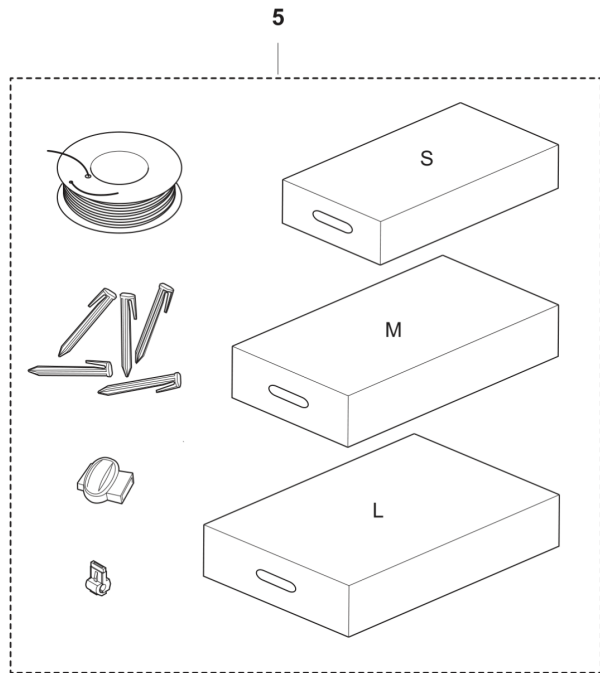

**AUTOMOWER 450X NERA
INSTALLATION ACCESSORIES**

REF.	ART. NR	ARTIKELBESKRIVNING	ANMÄRKNING	KIT
1	599662701	DRIVENHET	Power Unit EU	1
1	599662702	DRIVENHET	Power Unit UK	1
1	599662703	DRIVENHET	Power Unit CH	1
1	599662705	DRIVENHET	Power Unit AU, NZ	1
2	588765006	KABLAGE KPL	Low Voltage Cable 3 m	1
3	588765005	KABLAGE KPL	Low Voltage Cable 10 m	1
4	588765004	KABLAGE KPL	Low Voltage Cable 20 m	1
5	967972101	INSTALLATION KIT	S Wire 150 m, Staples 300 pc, Connectors 3 pcs, Couplers 5 pcs	1
5	967972201	INSTALLATION KIT	M Wire 250 m, Staples 400 pc, Connectors 3 pcs, Couplers 5 pcs	1
5	967972301	INSTALLATION KIT	L Wire 400 m, Staples 600 pc, Connectors 5 pcs, Couplers 5 pcs	1
6	535129002	KOPPLING	Loop Wire Connector, Blister Pack 100 pcs	1
6	577864801	KOPPLING	Loop Wire Connector	1
7	501980203	KOPPLING	Coupler, 100 pcs	1
7	577864701	KOPPLING	Coupler	1
8	577864201	KLAMMER	100 pcs	1
9	597237802	VAJER	Wire, 50m	1
10	597237801	VAJER	Wire, 150m	1
11	580662006	VAJER	Wire, 250m	1
12	593297702	VAJER	Wire, 300m	1
12	522914102	VAJER	Wire, 500m	1
12	580662009	VAJER	Wire, 800m	1
15	597539501	SATS	Boundary wire repair kit	1
16	595084401	BLADE SET	Endurance Blade, 6 pcs	1
16	595084402	BLADE SET	Endurance Blade, 45 pcs	1
16	595084403	BLADE SET	Endurance Blade, 300 pcs	1
17	599805201	BLADE SET	Endurance HSS Blades 6 pcs	1
17	599805202	BLADE SET	Endurance HSS Blades 45 pcs	1
17	599805203	BLADE SET	Endurance HSS Blades 300 pcs	1
18	577606604	BLADE SET	Blades 300 pcs incl. Screws	1
18	577864603	BLADE SET	Blades 9 pcs incl. Screws	1
18	577606505	BLADE SET	Blades 45 pcs incl. Screws	1
18	599805302	BLADE SET	Blades 300 pcs	1
18	599805301	BLADE SET	Blades 45 pcs	1
19	970663401	EPOS MODULE	EPOS Plug-in kit, EU	1
19	970663403	EPOS MODULE	EPOS Plug-in kit, GB,IE	1
19	970663404	EPOS MODULE	EPOS Plug-in kit, CH	1
20	535545301	EPOS MODULE	EPOS Plug-in	1
21	970468201	REFERENCE STATION	Reference station, EU	1
21	970468203	REFERENCE STATION	Reference station, GB,IE	1
21	970468204	REFERENCE STATION	Reference station, CH	1
22	597435801	SCREW	Anchor screws, 6pcs	1