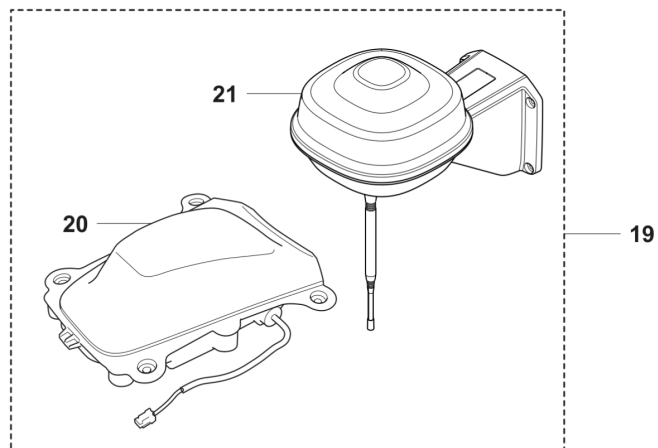

**AUTOMOWER 450X NERA
INSTALLATION ACCESSORIES**

REF.	ART. NR	ARTIKELBESKRIVNING	ANMÄRKNING	KIT
1	599662701	DRIVENHET	Power Unit EU	1
1	599662702	DRIVENHET	Power Unit UK	1
1	599662703	DRIVENHET	Power Unit CH	1
1	599662705	DRIVENHET	Power Unit AU, NZ	1
2	588765006	KABLAGE KPL	Low Voltage Cable 3 m	1
3	588765005	KABLAGE KPL	Low Voltage Cable 10 m	1
4	588765004	KABLAGE KPL	Low Voltage Cable 20 m	1
5	967972101	INSTALLATION KIT	S Wire 150 m, Staples 300 pc, Connectors 3 pcs, Couplers 5 pcs	1
5	967972201	INSTALLATION KIT	M Wire 250 m, Staples 400 pc, Connectors 3 pcs, Couplers 5 pcs	1
5	967972301	INSTALLATION KIT	L Wire 400 m, Staples 600 pc, Connectors 5 pcs, Couplers 5 pcs	1
6	535129002	KOPPLING	Loop Wire Connector, Blister Pack 100 pcs	1
6	577864801	KOPPLING	Loop Wire Connector	1
7	501980203	KOPPLING	Coupler, 100 pcs	1
7	577864701	KOPPLING	Coupler	1
8	577864201	KLAMMER	100 pcs	1
9	597237802	VAJER	Wire, 50m	1
10	597237801	VAJER	Wire, 150m	1
11	580662006	VAJER	Wire, 250m	1
12	593297702	VAJER	Wire, 300m	1
12	522914102	VAJER	Wire, 500m	1
12	580662009	VAJER	Wire, 800m	1
15	597539501	SATS	Boundary wire repair kit	1
16	595084401	BLADE SET	Endurance Blade, 6 pcs	1
16	595084402	BLADE SET	Endurance Blade, 45 pcs	1
16	595084403	BLADE SET	Endurance Blade, 300 pcs	1
17	599805201	BLADE SET	Endurance HSS Blades 6 pcs	1
17	599805202	BLADE SET	Endurance HSS Blades 45 pcs	1
17	599805203	BLADE SET	Endurance HSS Blades 300 pcs	1
18	577606604	BLADE SET	Blades 300 pcs incl. Screws	1
18	577864603	BLADE SET	Blades 9 pcs incl. Screws	1
18	577606505	BLADE SET	Blades 45 pcs incl. Screws	1
18	599805302	BLADE SET	Blades 300 pcs	1
18	599805301	BLADE SET	Blades 45 pcs	1
19	970663401	EPOS MODULE	EPOS Plug-in kit, EU	1
19	970663403	EPOS MODULE	EPOS Plug-in kit, GB,IE	1
19	970663404	EPOS MODULE	EPOS Plug-in kit, CH	1
20	535545301	EPOS MODULE	EPOS Plug-in	1
21	970468201	REFERENCE STATION	Reference station, EU	1
21	970468203	REFERENCE STATION	Reference station, GB,IE	1
21	970468204	REFERENCE STATION	Reference station, CH	1
22	597435801	SCREW	Anchor screws, 6pcs	1